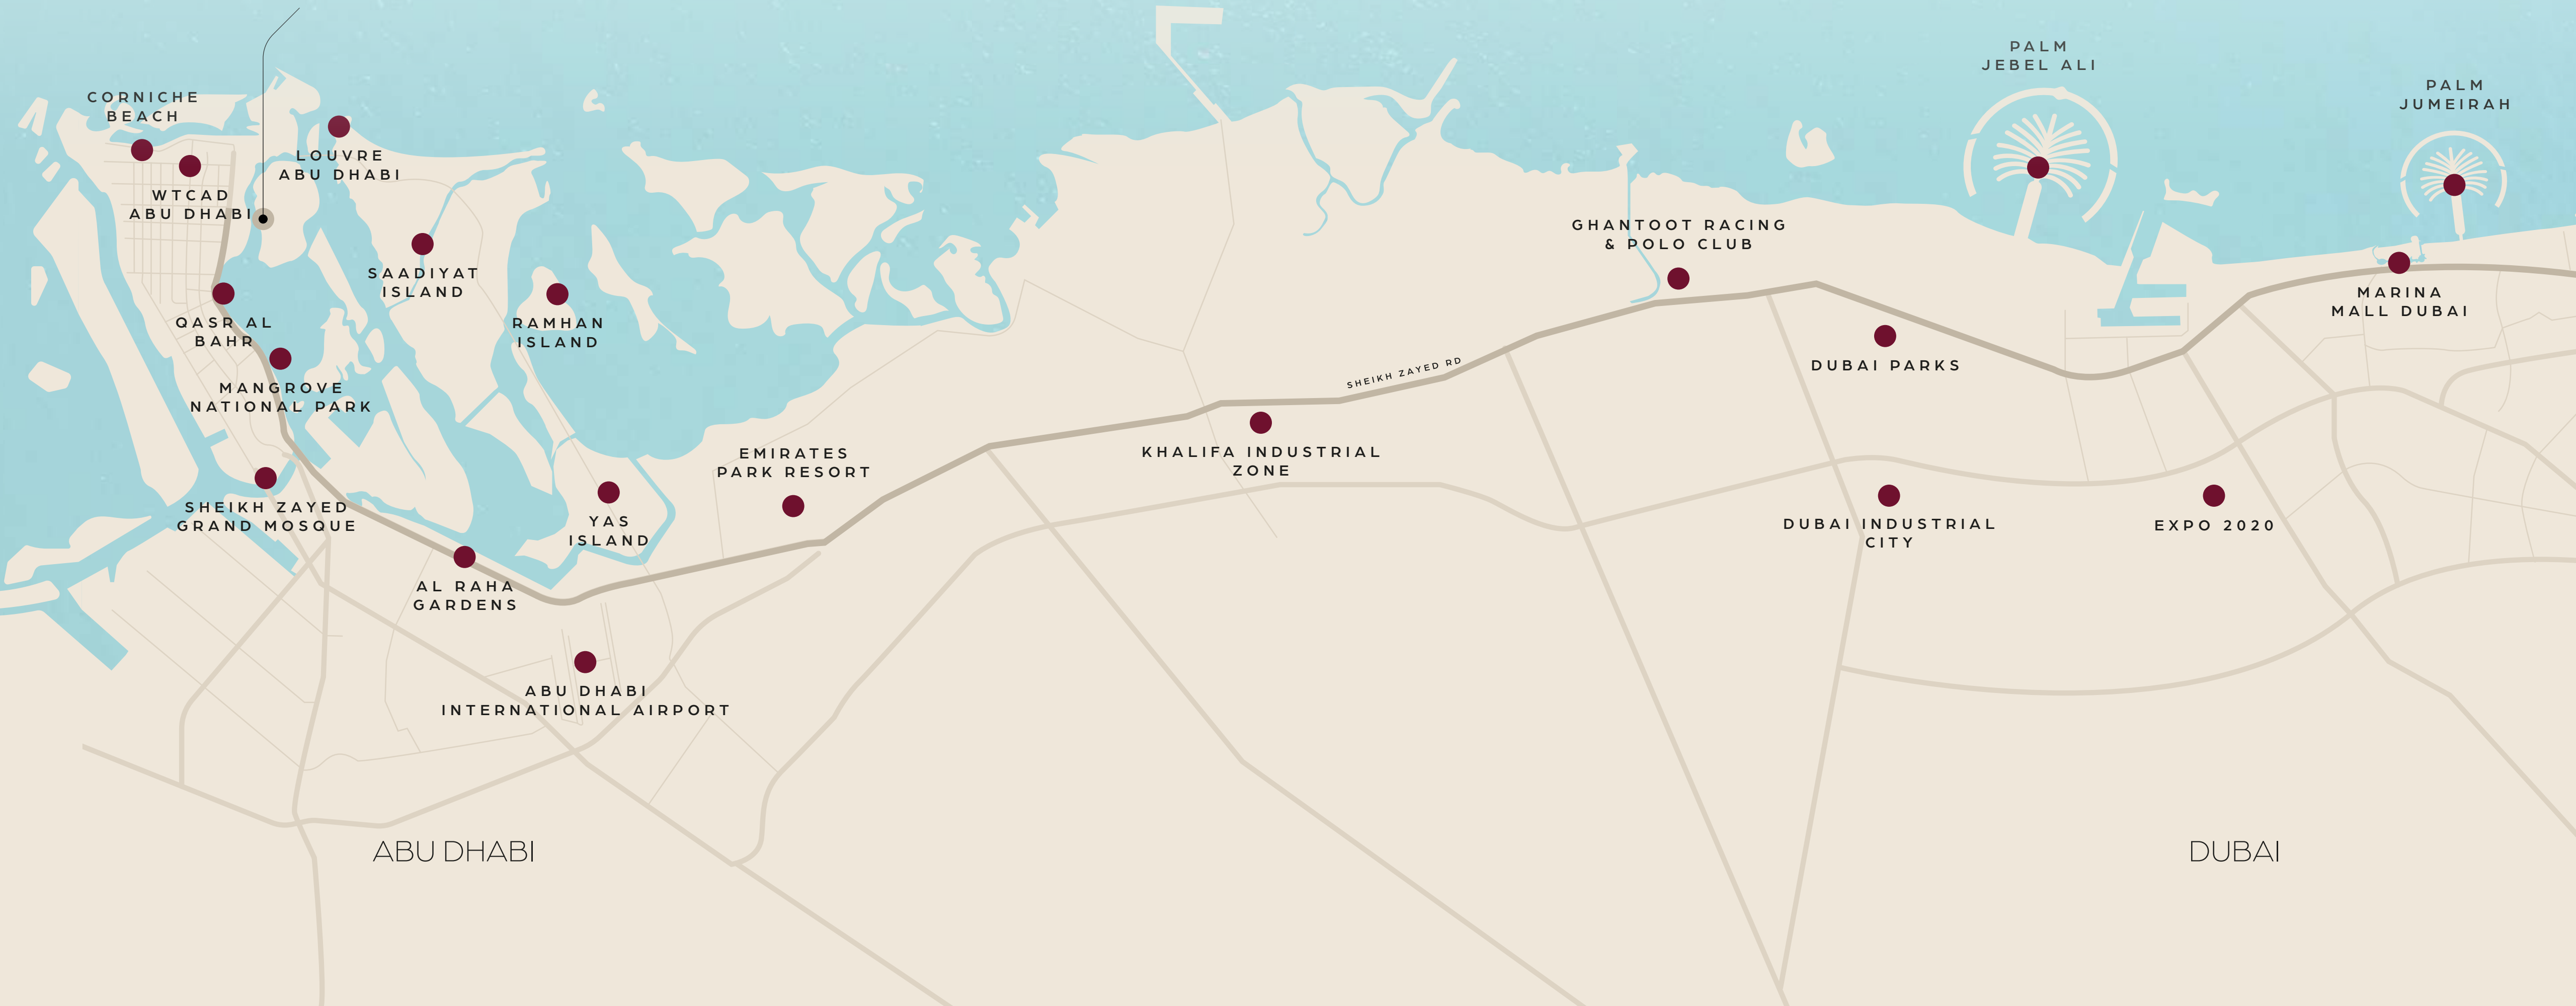

ELIE SAAB

WATERFRONT

BY OHANA

*The*  
**LOCATION**

WHERE THE DELIGHTS OF ABU DHABI  
ARE EVER PRESENT

ELIE SAAB

WATERFRONT

BY OHANA

*Elevating luxury* IN ABU DHABI

ELIE SAAB

WATERFRONT

BY OHANA

AT THE CONFLUENCE

A CITY IN  
*Motion*

Be part of *a new skyline*, a landmark of luxury on *Al Reem Island* with the signature aesthetic of ELIE SAAB mirroring the splendor of Abu Dhabi's cultural richness and dynamic attitude. A prestigious address and a vibrant, cosmopolitan lifestyle.

# ELIE SAAB

WATERFRONT

BY OHANA

OUR LOCATION

## *Al Reem Island*

CORNICHE BEACH

LOUVRE ABU DHABI

WTCAD ABU DHABI

SAADIYAT ISLAND

QASR AL BAHR

RAMHAN ISLAND

MANGROVE NATIONAL PARK