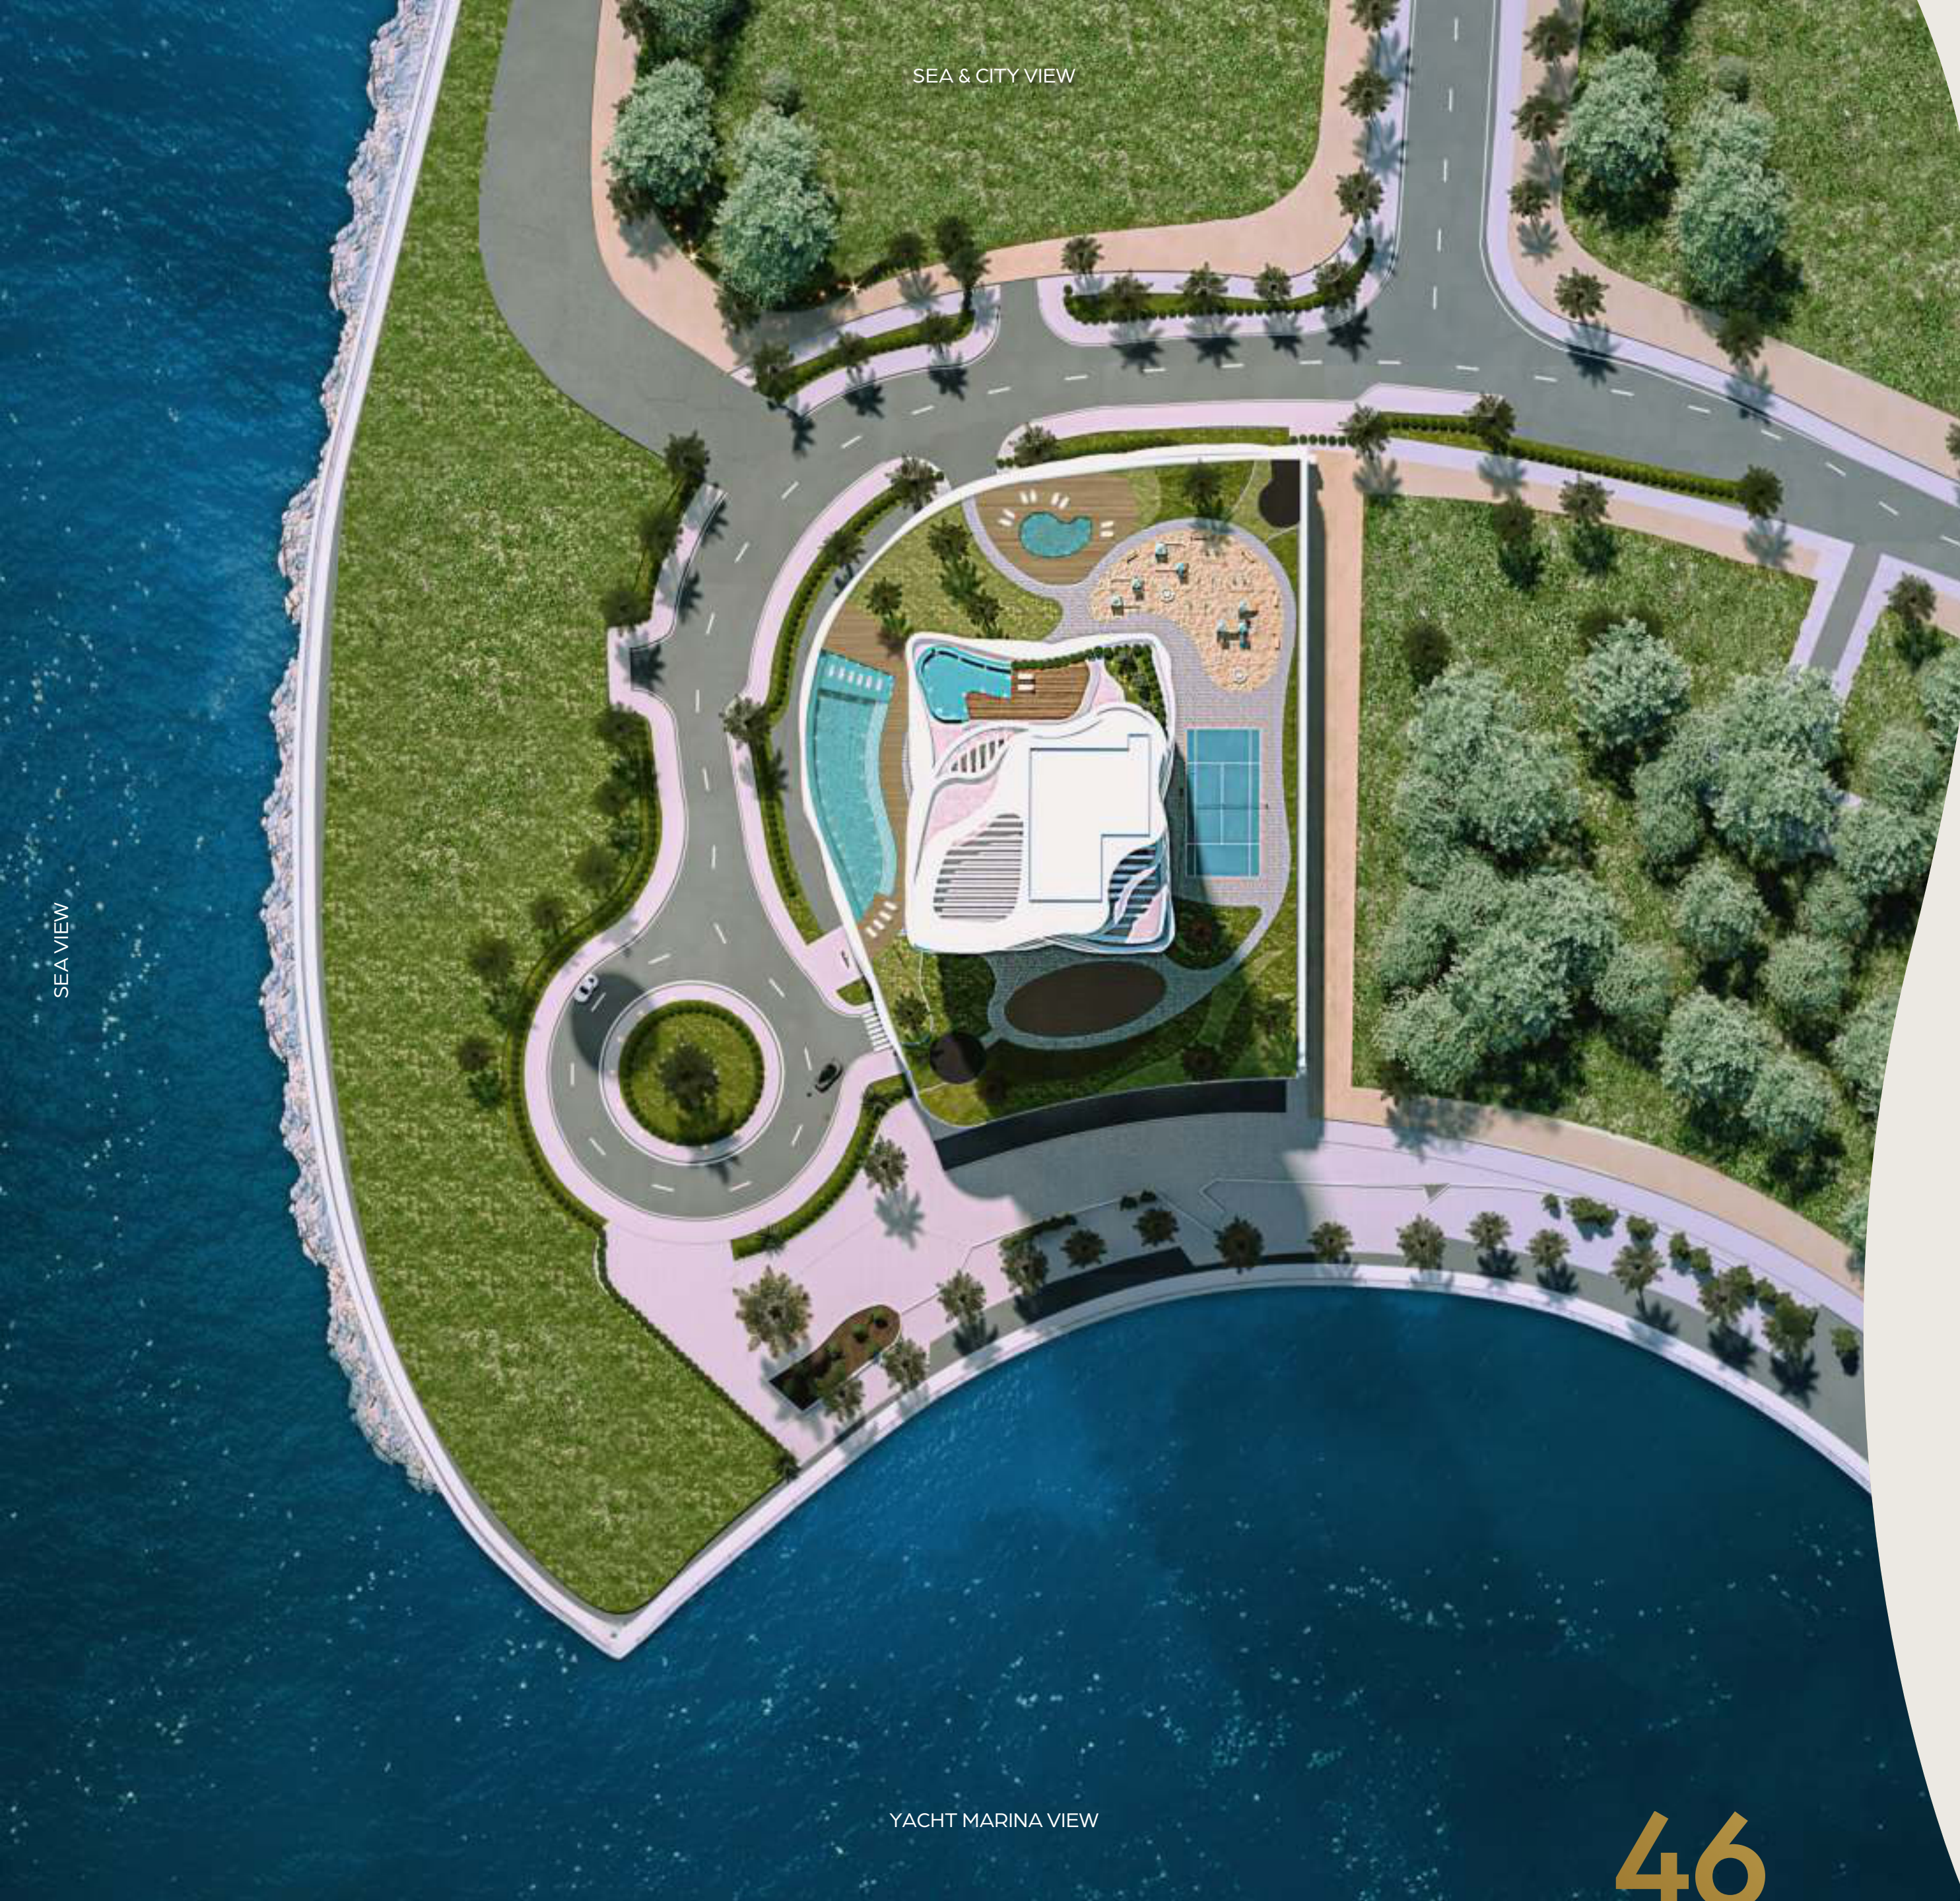

# ELIE SAAB

WATERFRONT

BY OHANA

SEA & CITY VIEW

SEA VIEW

YACHT MARINA VIEW

46

#### PRIME LOCATION FEATURES

Experience unparalleled convenience and luxury at ELIE SAAB Waterfront.

**WALKING DISTANCE TO REEM MALL:**  
Enjoy the convenience of a short walk to a world-class shopping experience.