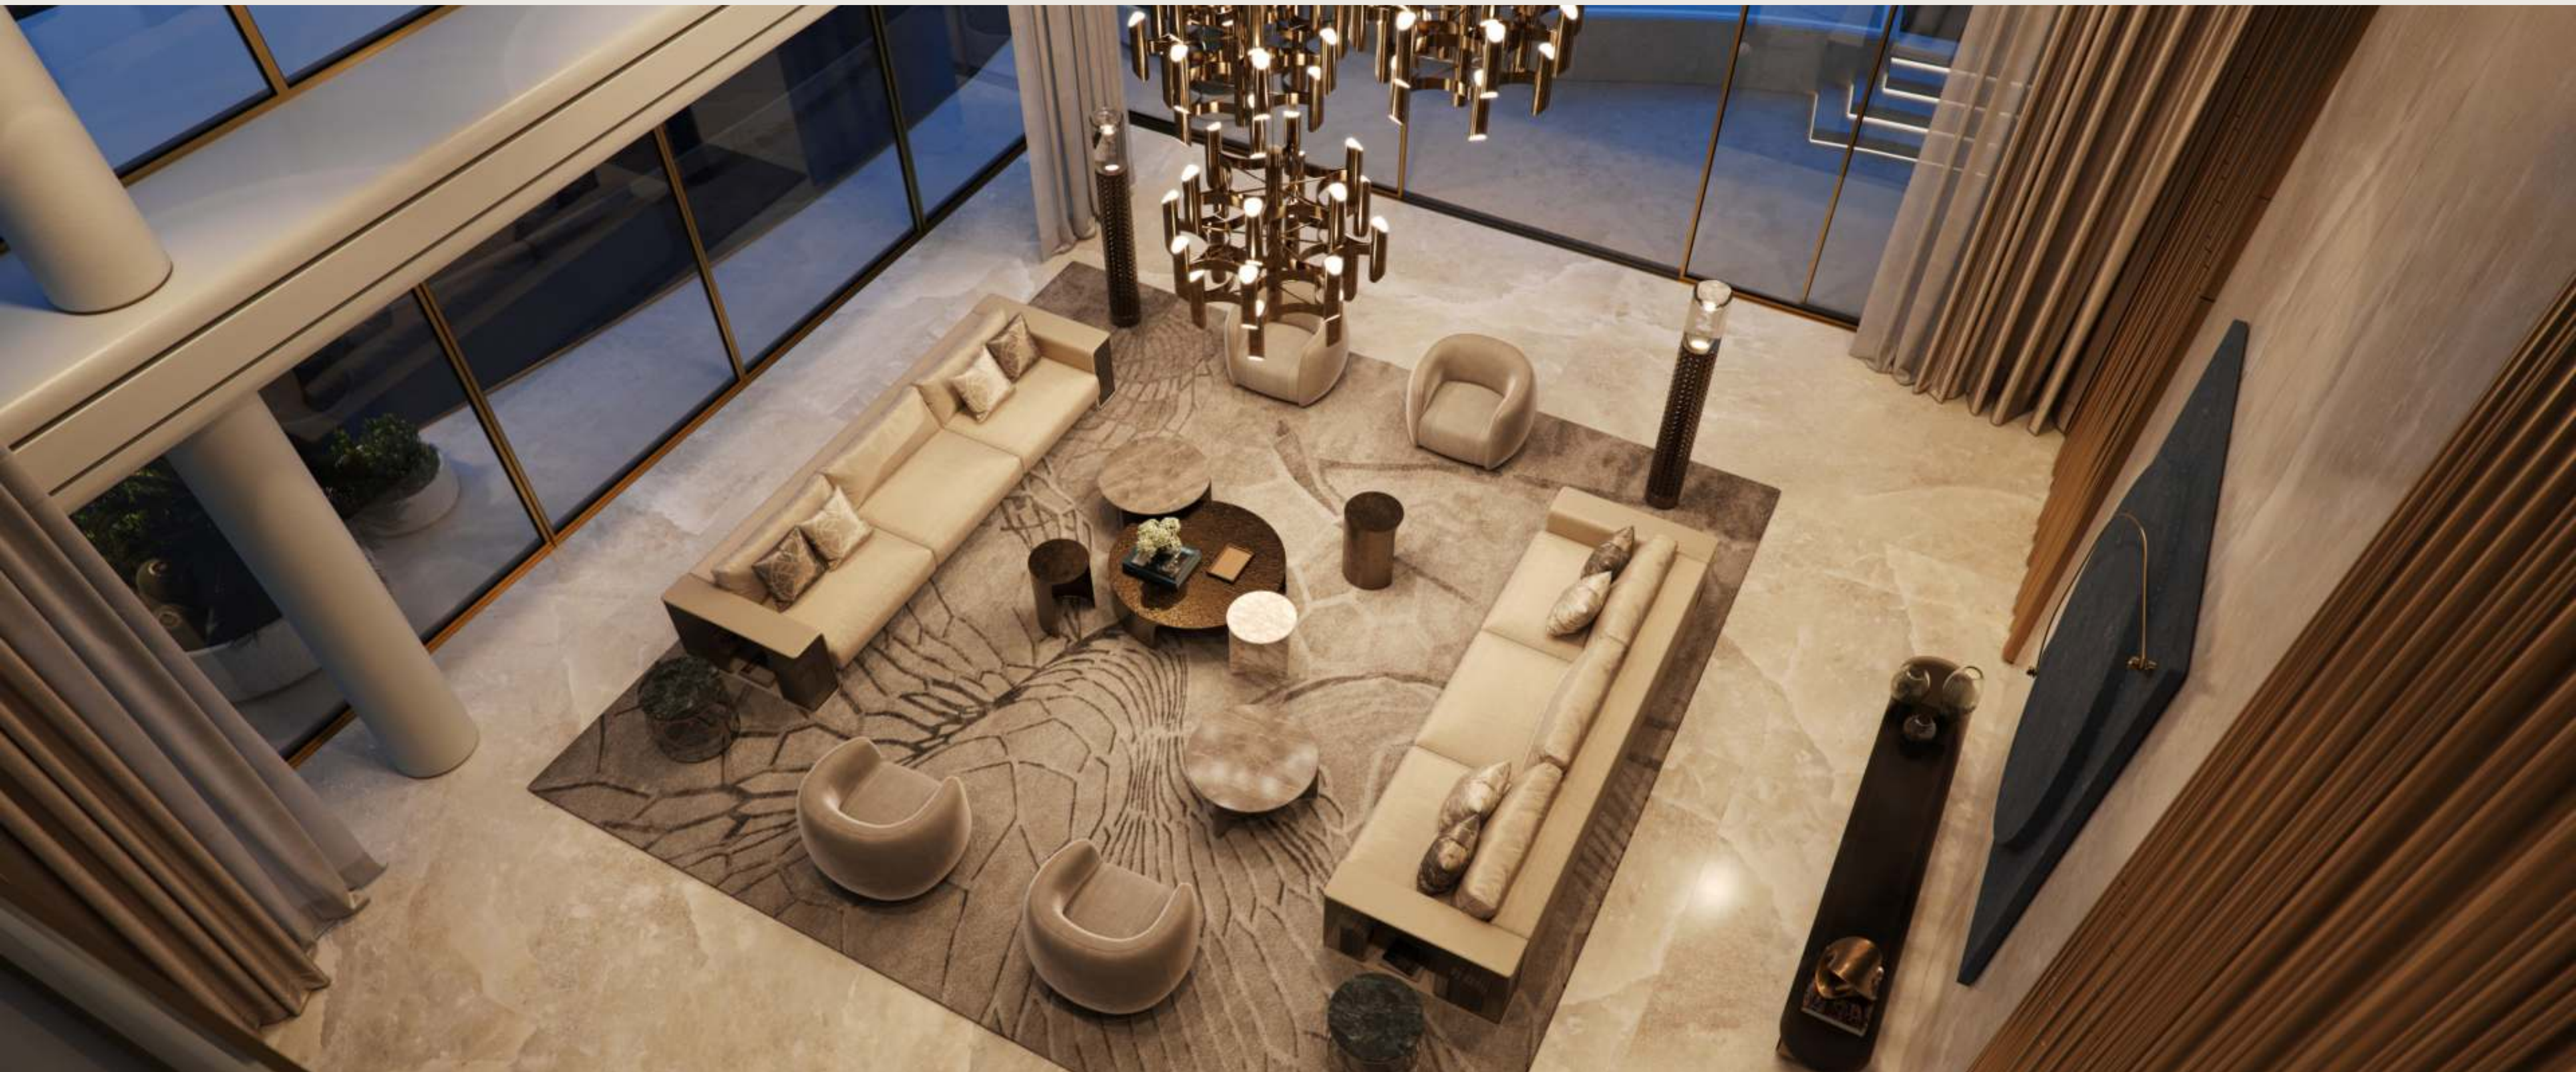

# ELIE SAAB

WATERFRONT

BY OHANA

# ELIE SAAB

WATERFRONT

BY OHANA

SOPHISTICATION IN EVERY CORNER

ELIE SAAB's distinctive style blends craftsmanship with modern sensibilities in furnishing rooms that showcase style and livability.

Reside in plush luxury where clean lines, opulent fabrics, subtle metal accents and timeless motifs create serene spaces that exude sophistication and refinement. *An artful balance* creates a visually pleasing harmony of *elegance in simplicity*.